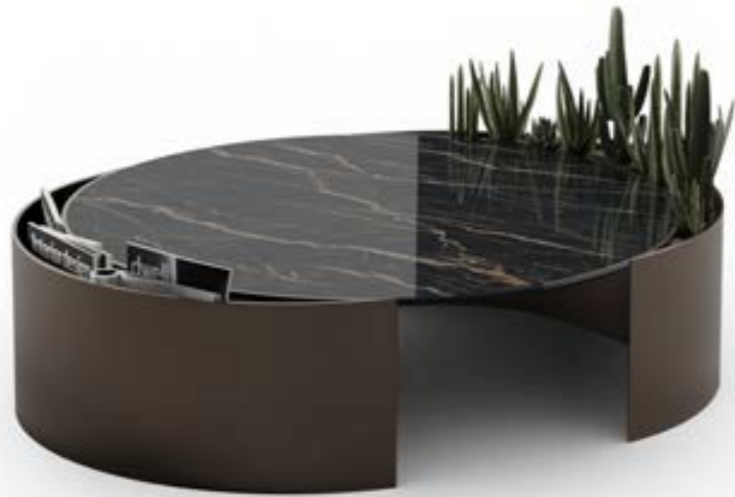

Allegra COFFEE TABLE

Round coffee table with painted metal frame in various finishes with matte or polished ceramic top.

Size:

L. 121 P. 100 H. 31 round

L. 126 P. 70 H. 31 oval

For prices, finishes and available dimensions refer to the price list.

Over 200 possible configurations.

ALLEGRA COFFEE TABLE: round coffee table with titanium metal frame and Noir Desire polished ceramic top

ALLEGRA COFFEE TABLE: round coffee table with bronze metal frame and Blanc de Blanc polished ceramic top