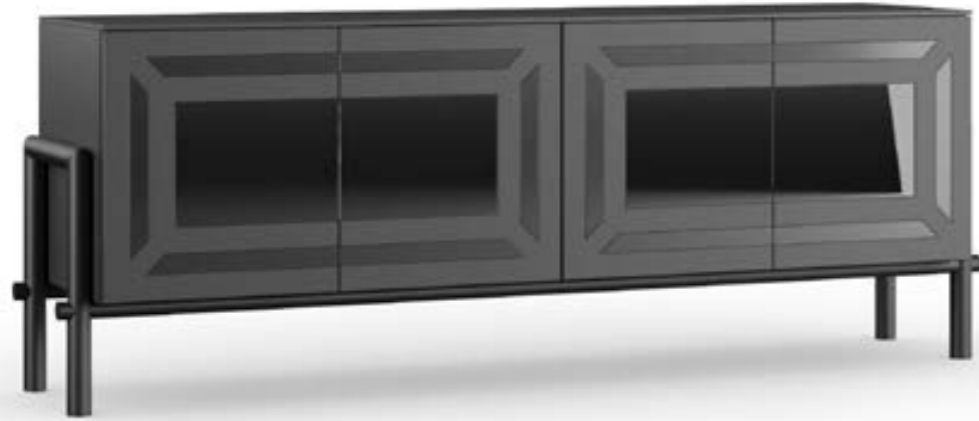

MARTINA SIDEBOARD: bronze metal A base, anthracite lacquered body, smoked mirrored glass inserts