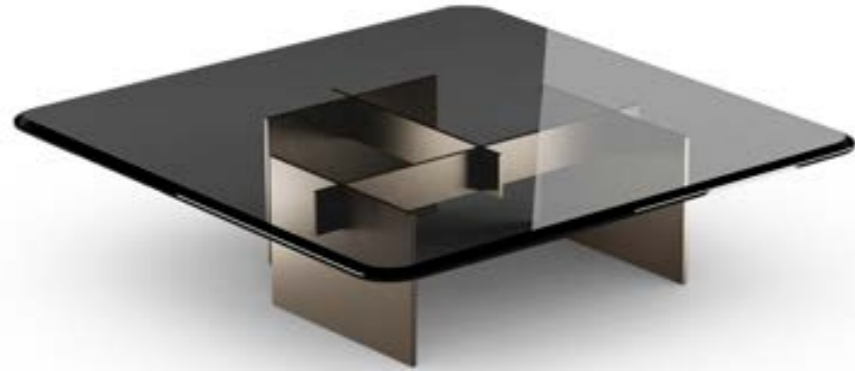

EZIO COFFEE TABLE: square coffee table, champagne metal frame with smoked transparent bevelled glass top