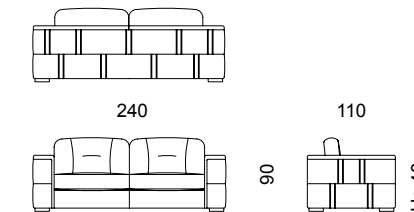

MANHATTAN SOFA