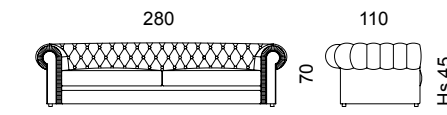

KING CHESTER SOFA