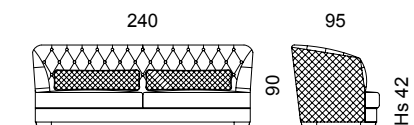

DISEGNI TECNICI / TECHNICAL DRAWINGS

ELITE SOFA

VOGUE SOFA