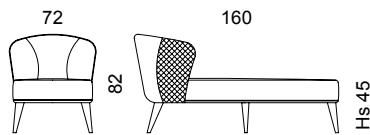

DISEGNI TECNICI / TECHNICAL DRAWINGS

MANHATTAN TV UNIT

WINDSOR DRAWER UNIT

WINDSOR NIGHT TABLE

ELITE SWIVEL ARMCHAIR

EPOQUE ARMCHAIR

HOLLYWOOD ARMCHAIR

MANHATTAN ARMCHAIR