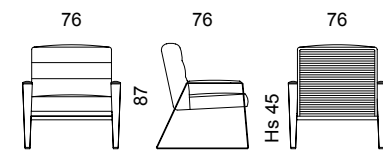

DISEGNI TECNICI / TECHNICAL DRAWINGS

MANHATTAN TV UNIT

WINDSOR DRAWER UNIT

WINDSOR NIGHT TABLE

ELITE SWIVEL ARMCHAIR

EPOQUE ARMCHAIR

HOLLYWOOD ARMCHAIR

MANHATTAN ARMCHAIR