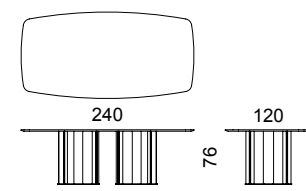

# GORDON

suspension lamp

DV HOME  
COLLECTION

ITALIAN LUXURY BRAND

NIGHT

TIFFANY console beauty  
ENVY BEAUTY mirror  
COCO storage pouf  
GORDON floor lamp

DISEGNI TECNICI / TECHNICAL DRAWINGS

MANHATTAN TABLE