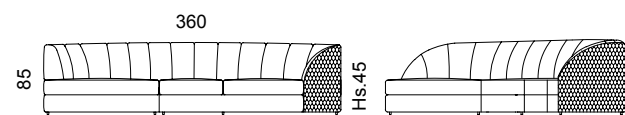

CHARLOTTE ISLAND SOFA

ELITE SOFA