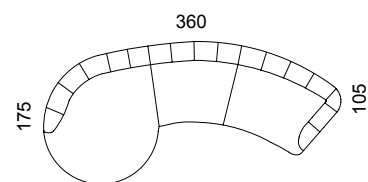

DISEGNI TECNICI / TECHNICAL DRAWINGS

ELITE SOFA