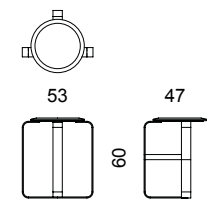

ELITE LAMP TABLE