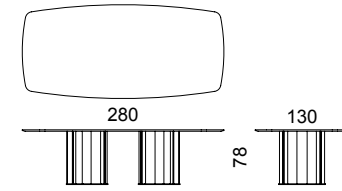

# GORDON

suspension lamp

DV HOME  
COLLECTION

ITALIAN LUXURY BRAND

NIGHT

TIFFANY console beauty  
ENVY BEAUTY mirror  
COCO storage pouf  
GORDON floor lamp

DISEGNI TECNICI / TECHNICAL DRAWINGS

MANHATTAN TABLE