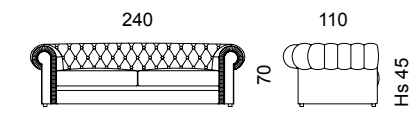

KING CHESTER SOFA