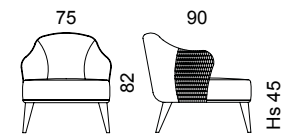

DISEGNI TECNICI / TECHNICAL DRAWINGS

MANHATTAN TV UNIT

WINDSOR DRAWER UNIT

WINDSOR NIGHT TABLE

ELITE SWIVEL ARMCHAIR

EPOQUE ARMCHAIR

HOLLYWOOD ARMCHAIR

MANHATTAN ARMCHAIR