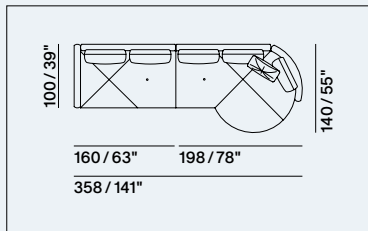

DIAMANTE, Sergio Bicego

P. 26

Composizione: Diamante, 01DIAC2: (1DIAD2SX+ 1DIAPNRS DX)	Tessuto: 6C54 Zoe 1522, Cat.6

Composition: Diamante, 01DIAC2: (1DIAD2SX+ 1DIAPNRS DX)	Fabric: 6C54 Zoe 1522, Cat.6