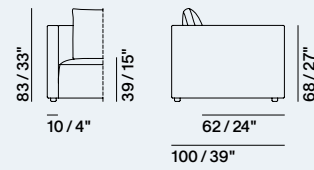

DIAMANTE, Sergio Bicego

Struttura portante: Multistrato e massello di legno. Imbottiture: Cuscini di schiena in piuma d'oca e fibra di poliestere con rivestimento in tela di cotone; seduta in piuma d'oca con inserto in poliuretano espanso a densità differenziata, rivestito in tela di cotone / poliestere; bracciolo e schiena scocca in poliuretano espanso a densità differenziata, rivestito in fibra di poliestere accoppiata a vellutino. Molleggio: Cinghie elastiche in polipropilene e gomma. Piedino: ABS.	Main structure: Multilayer and solid wood. Upholstery: Backrest cushions in goose feathers and polyester fiber covered with cotton fabric; seat in goose feathers with insert in polyurethane foam with different densities, covered with cotton fabric / polyester; arm and back chassis in polyurethane foam with different densities covered with polyester fiber and elastic velvet. Suspensions: Elastic belts in polypropylene and rubber. Feet: ABS.

ERGONOMIA / ERGONOMIC