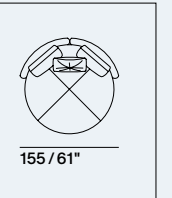

DIAMANTE, Sergio Bicego

P. 13

Poltrona rotonda: DIAMANTE, 3DIAPROTT	Schiena scocca: B155 Assisi 981 Ecrú, Cat. 11
	Cuscini di schiena e seduta: 8370 Zincy 76 Polvere, Cat. 8

Round Armchair: DIAMANTE, 3DIAPROTT	Back chassis: B155 Assisi 981 Ecrú, Cat. 11
	Backrest cushions and seat: 8370 Zincy 76 Polvere, Cat. 8